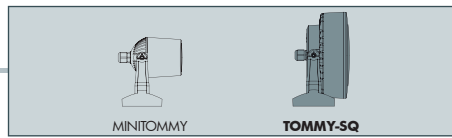

TOMMY-SQ	
3W	5M1.000.G1K
7W	5M1.000.C1K
10W	5M1.000.D1K

CCT SETTABLE GX53 LED LAMP INCLUDED
3000K/4000K/6500K

Pcs 18
Kg 15,3
mc 0,092

TOMMY-SQ SPIKE	
3W	5M1.001.G1K
7W	5M1.001.C1K
10W	5M1.001.D1K

CCT SETTABLE GX53 LED LAMP INCLUDED
3000K/4000K/6500K

Pcs 18
Kg 16
mc 0,092

TOMMY-SQ 2L	
2x3W	6M1.000.G2K
2x7W	6M1.000.C2K
2x10W	6M1.000.D2K

2 CCT SETTABLE GX53 LED LAMPS INCLUDED
3000K/4000K/6500K

Pcs 8
Kg 13,9
mc 0,092

TOMMY-SQ 2L SPIKE	
2x3W	6M1.001.G2K
2x7W	6M1.001.C2K
2x10W	6M1.001.D2K

2 CCT SETTABLE GX53 LED LAMPS INCLUDED
3000K/4000K/6500K

Pcs 8
Kg 14,2
mc 0,092