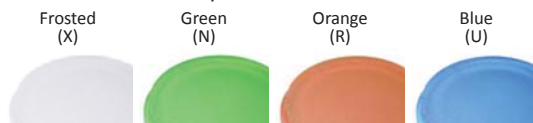

COVER with no visible screws made of shockproof resin material, UV-rays stabilized, rust and corrosion free. Ring or eyelid versions available.

COVER senza viti a vista in resina antiurto stabilizzata ai raggi UV inattaccabile da ruggine e corrosione. Disponibile nella versione ad anello o a palpebra.

DIFFUSER made of shockproof resin material (PC) complete with silicone rubber gasket to ensure high protection against external agents. Frosted or coloured versions, to get a customized ambiance.

DIFFUSORE in resina antiurto (PC) completo di guarnizione in gomma siliconica per garantire un alto livello di protezione contro gli agenti esterni. Disponibile nella versione satinata o colorata, per ottenere un'ambientazione personalizzata.

Resin **BODY** suitable for the electrical devices fixation and resin **SUPPORT FORK** to allow a fully adjustable floodlight position.

CORPO in resina predisposto per il fissaggio degli accessori elettrici e **FORCELLA** di supporto per permettere l'orientamento del proiettore.

INSTALLATION ELEMENTS:

- ROTATION DISK for surface installation.
- SPIKE for in ground installation.
- CONNECTION FITTING for double lights version.

ELEMENTI DI FISSAGGIO:

- DISCO DI ROTAZIONE per l'installazione a parete.
- PICCHETTO per l'installazione nel terreno.
- SUPPORTO per la versione a luce doppia.