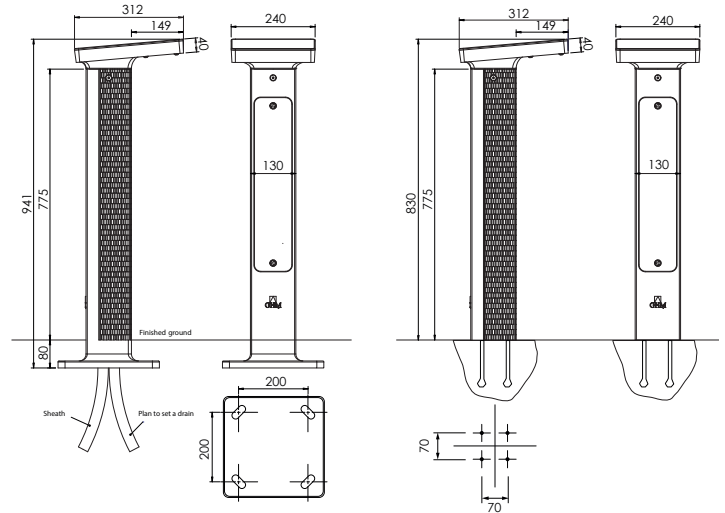

PIXEL

DESCRIPTION

- Lighting head and module in die-cast aluminium
- Metalized cast iron bollard
- Glass Bowl
- Polyester powder coating, any colour available
- IP66 Module
- IK10
- Class I or II
- ORALENS Mono lenses, EAH distribution
- BLS strips
- Colour temperatures: 4000 K and 3000K
- High level of recyclability

INSTALLATION

- Cast iron base plate with center distance 200 x 200mm, or center distance 70 x 70mm with chemical compound

OPTIONS

OPTIONS	PIXEL
POLEDRIVE (set in the bottom of the pole)	✓
Dimming 5 (preset)	✓
DALI (preset)	✓
FC	Compatible with standard version, Dimming 5 or DALI option

Glossary:

EAH : Dedicated LED module for accessibility of disabled persons (PMR), **POLEDRIVE**: preset at the bottom of the pole / night dimming calculator with 2 configurable thresholds, set in the bottom of the pole, **Dimming 5**: night dimming calculator with 5 configurable thresholds, **DALI**: compatible with the DALI protocol, **FC**: Compensated flux