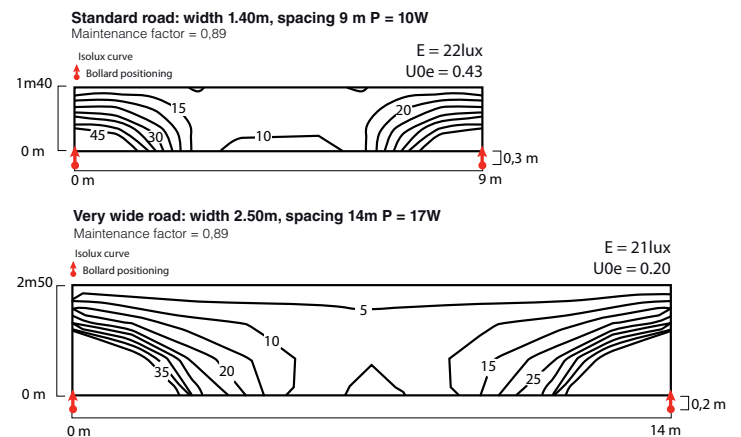

PHOTOMETRIC DISTRIBUTIONS