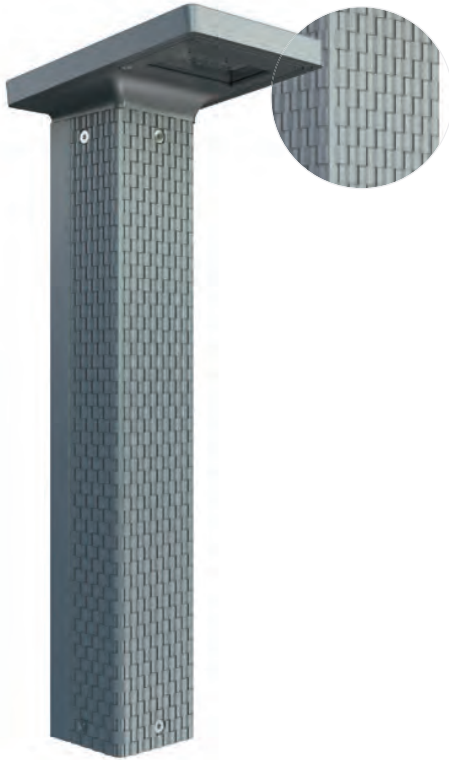

PIXEL

DESCRIPTION

- Lighting head and module in die-cast aluminium
- Metalized cast iron bollard
- Glass Bowl
- Polyester powder coating, any colour available
- IP66 Module
- IK10
- Class I or II
- ORALENS Mono lenses, EAH distribution
- BLS strips
- Colour temperatures: 4000 K and 3000K
- High level of recyclability

INSTALLATION

- Cast iron base plate with center distance 200 x 200mm, or center distance 70 x 70mm with chemical compound

OPTIONS

OPTIONS	PIXEL
POLEDRIVE (set in the bottom of the pole)	✓
Dimming 5 (preset)	✓
DALI (preset)	✓
FC	Compatible with standard version, Dimming 5 or DALI option

Glossary:

EAH : Dedicated LED module for accessibility of disabled persons (PMR), **POLEDRIVE**: preset at the bottom of the pole / night dimming calculator with 2 configurable thresholds, set in the bottom of the pole, **Dimming 5**: night dimming calculator with 5 configurable thresholds, **DALI**: compatible with the DALI protocol, **FC**: Compensated flux

Steel poles

MODERN POLES CAST IRON

Defence bollards

Drinkwater fountain

SEATING

TRAMWAY POLES

Modern LED luminaires

Classic luminaires