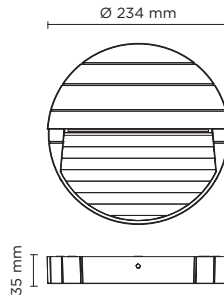

401603

SURF MEDIUM ROUND

Round wall surface-mounted luminaire for outdoor installation on a wall, no recess needed. Phospho-chromatised and polyester powder coated die-cast copper-free aluminium body, tempered safety glass, moulded silicone gasket and stainless steel screws. Built-in LED driver 220-240V 50-60Hz, with 14 mid-power CREE XH-G LED. IP65 rating.

light source	light beam options	lumen output (lm)	lumin. efficacy (lm/w)
3000°K warm-white			
mid power led	 floor washer 180°	650	81.25

Finish color options:

 Textured Grey RAL 9006

 Anthracite Grey RAL 7016

 Matt Black (on request)

Technical features

Technical data

Wattage	8 WATT
IP Rating	IP65
IK Rating	IK08
Material	High corrosion resistance die-cast copper-free aluminum body and frame.
Coating	Polyester powder coating with phosphochromating pre-finish
Light source	NR. 14 x CREE XH-G LED
Screws	Stainless steel
Transformer	Electronic power supply 220/240V 50/60Hz built-in
Gasket	Silicone rubber
Glass	Tempered
Rubber grommet	M16 Rutaseal® in EPDM
Gross weight	1,40 Kg